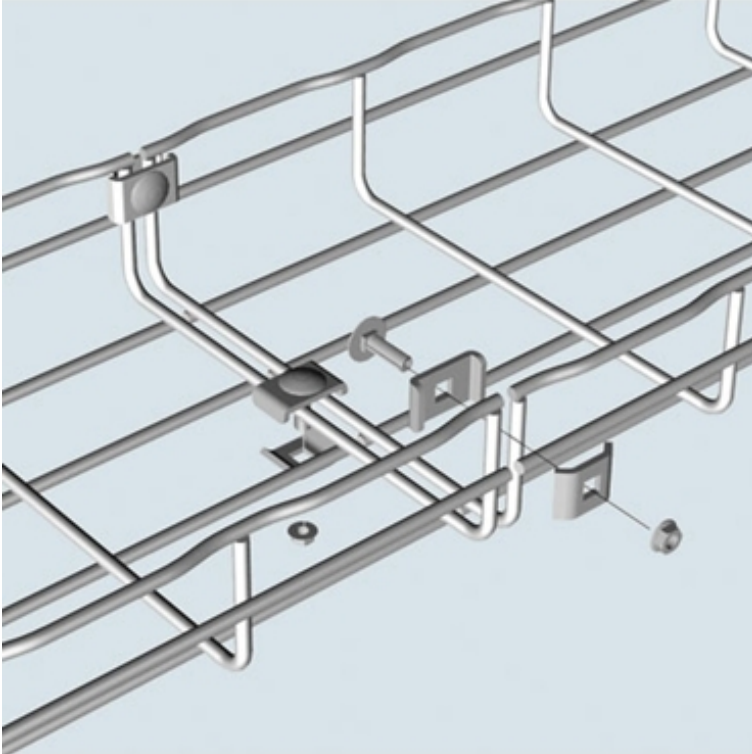

## Square Splice Washer - CE 25/CE 30

Cablofil Wiremesh Cable Tray concept based upon performance, safety and economy; three qualities which make Cablofil Wiremesh Cable Tray system preferred by installers. Cablofil adapts to the most complex configurations, and its structure gives maximum strength for minimum weight. The ease of creating fittings, carried out on site, as well as the wide range of unique and universal accessories gives complete freedom in routing combined with exceptionally fast installation.

### FEATURES

- Use 25 and CE 30 with EZ BN 1/4 to splice any two sections of Cablofil tray.
- Consult chart below for correct number of Nut/Bolt/Clamp sets needed for each width of tray.
- Also use for fabricating bends, turns and tees.
- UL Classified Splice.

### Specifications

The below "View Specifications Chart" highlights all sizes and finishes available.